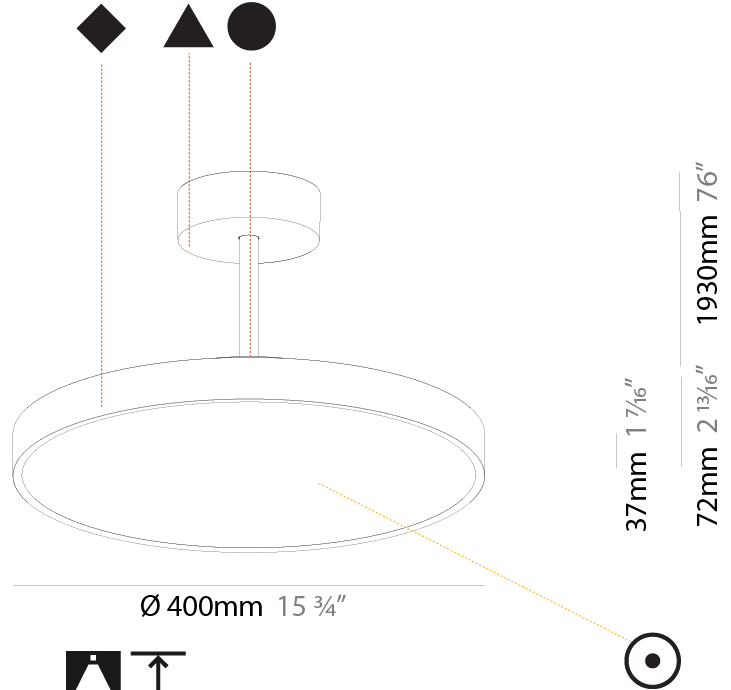

GENERAL

Series: Sign Diva Tube
Subseries: Sign Diva Tube
Brand: Prolicht
Division: Architectural
Mounting Type: Suspension
Mounting Location: Ceiling
Subcategory: Pendant

PHYSICAL

Shape: Round
Diameter (mm): 400
Diameter (in): 15 3/4
Height (mm): 72
Height (in): 2 13/16
Max. Overall Height (mm): 2002
Max. Overall Height (in): 78 13/16
Light Distribution: Direct
Weight (kg): 2.888
Weight (lbs): 6.366
Diffuser: PMMA - Opal / Micro-Prism / Sparkling Secret / Vintage Industrial
Fixture Finish: SSR / BKV / CWI / CRY / HAB / UFT / ITA / RUA / FTG / MYG / LOD / PUS / FRO / FUP / KIA / POP / BLS / SPG / MEY / GOH / GUM / CHC / COM / ABZ / JAG / OBR / MOS / ROR
Fixture Material: Extruded Aluminum / Steel

ELECTRICAL

Lamp Type: LED (Zhaga Standard)
Input Wattage (W): 17
Total Output Wattage (W): 16
Dimming: Tri-Mode (Non-Dimming and Phase Dimming (120Vac only) and 0-10V Dimming)
Driver Included: Yes
Driver Location: Integrated
Driver Type: Constant Current - Universal
Driver Class: Class 2
Input Voltage (V): 120 - 277
Constant Current (MA): 500

LED

Color Temperature (*K): 2700 / 3000 / 3500 / 4000
Max. Delivered Lumen (lm): 1807 / 1943 / 1951 / 1991
Nominal Lumen (lm): 2250 / 2450 / 2430 / 2480
CRI: >90 CRI
Lamp Life (hrs): 50000

OPTICAL

RATINGS AND CERTIFICATIONS

Certified By: Certified for North American Standards
IP rating: IP20